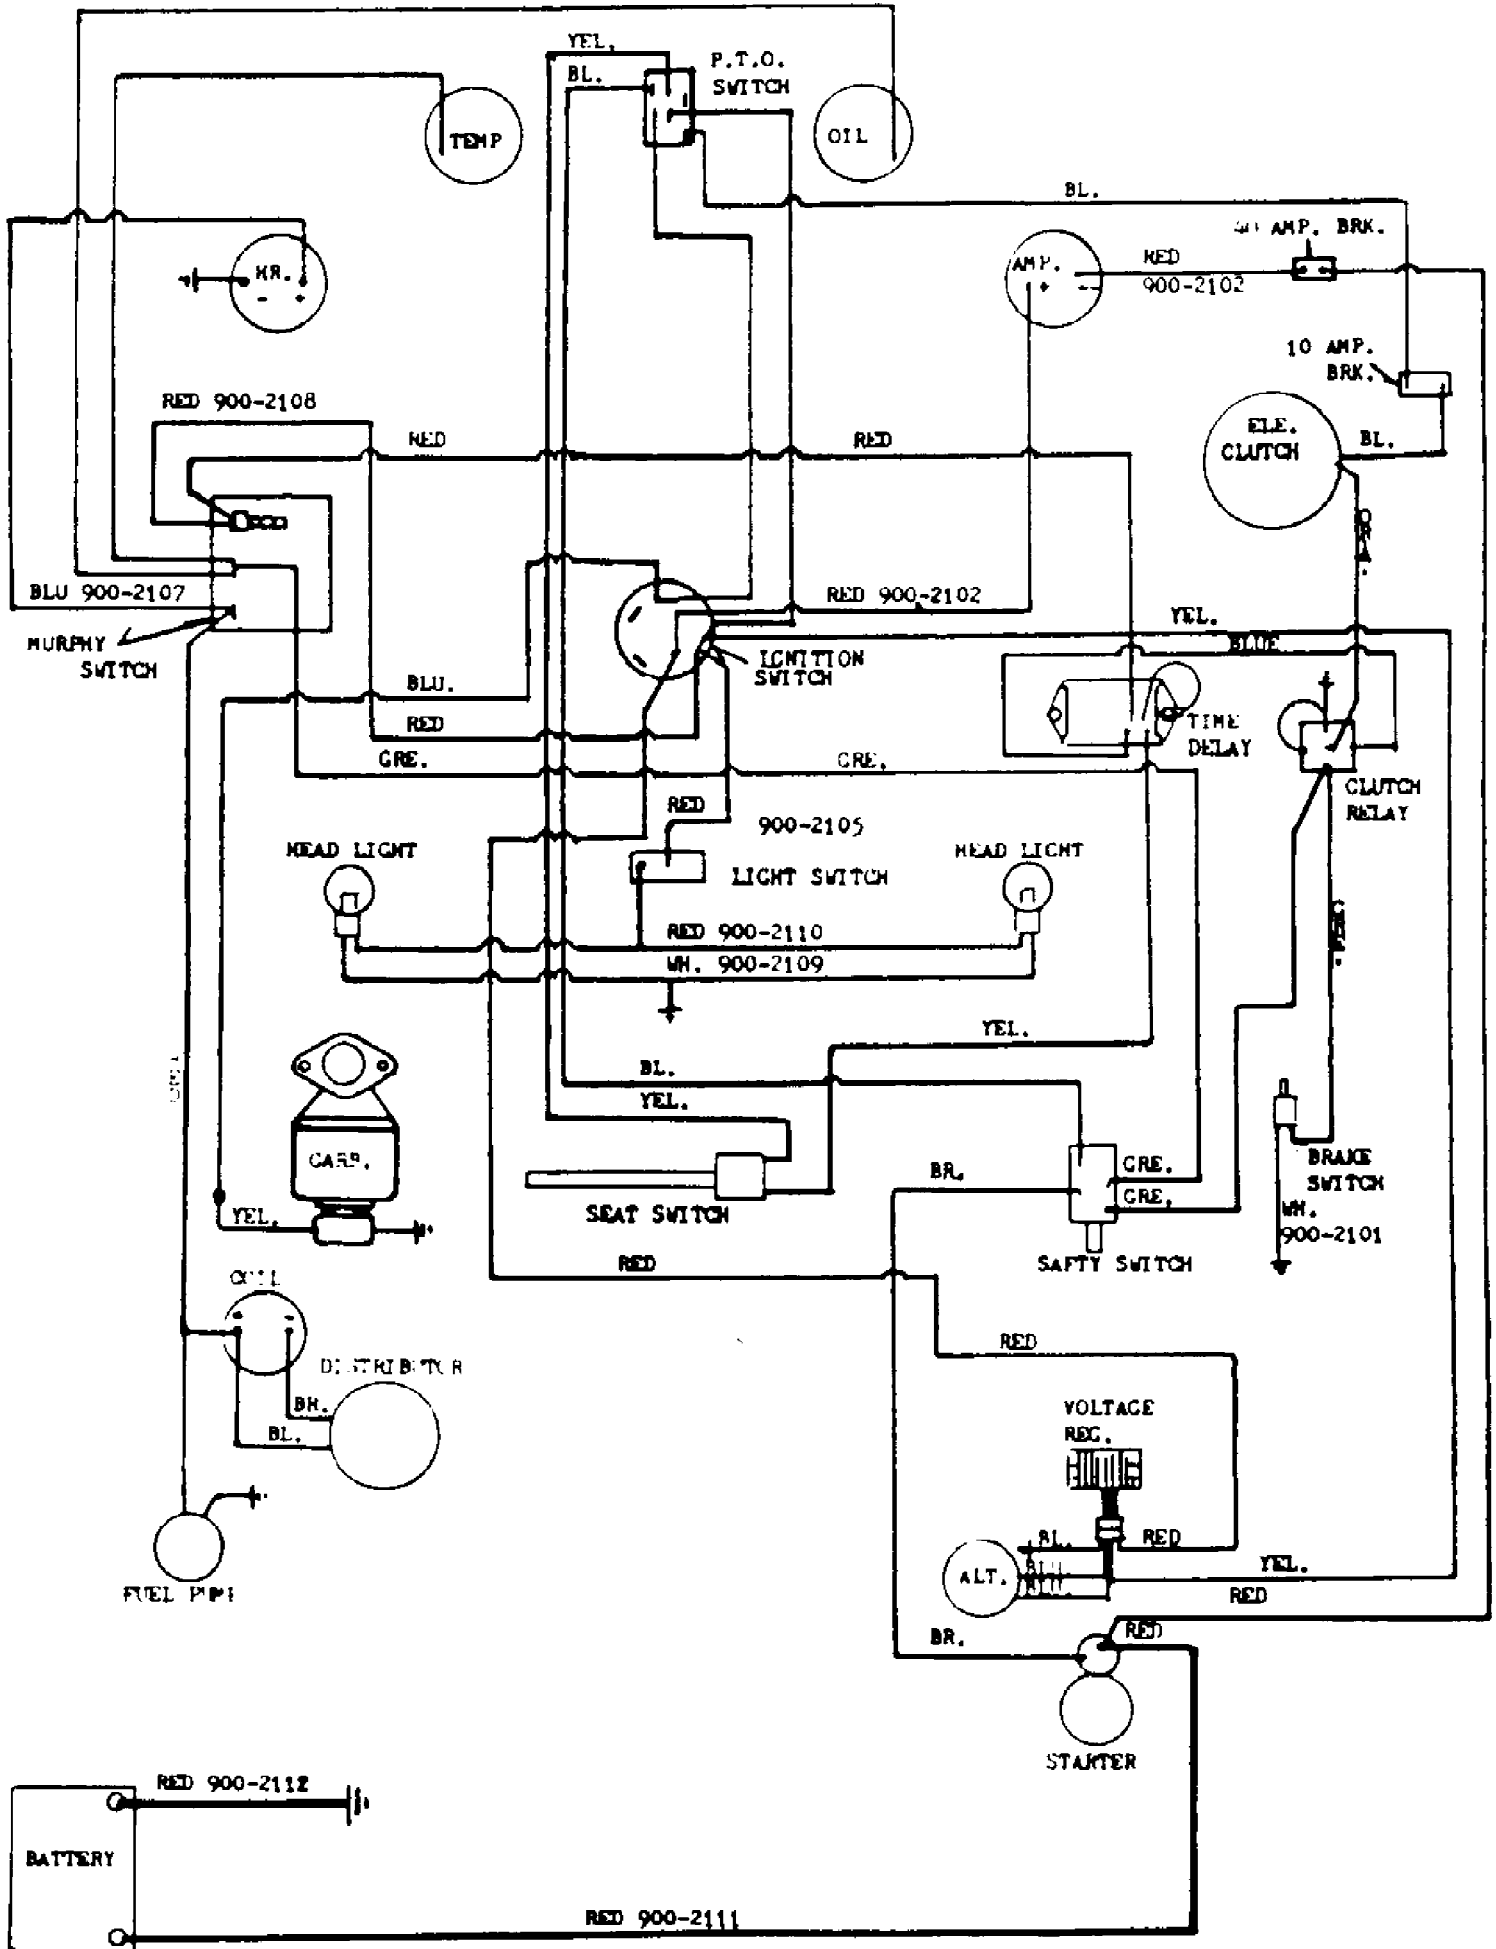

Ref #	Part Number	Qty	S/P/F	Description
1	WD-900-8126	2		Hub Nut
2	WD-900-8131	2		Wheel Motor, Liquid-cooled
3	WD-900-6177	2		Cotter Rey, 3/16" x 1 3/4"
4		2		Key, 5/16" x 1"
5	WD-900-8015	2		Male Tube, 90ø Adj. O-ring Adpt.
6	WD-900-8149	1		Hose Ass'y. 1/4" LD x 5 1/4"
7	WD-900-8016	2		Male Tub, 90ø Adj. O-ring Adpt.
8	WD-900-8158	2		Hose Ass'y., 1/2" ID x 19"
9	WD-900-8106	2		Hose Ass'y., 3/8" ID x 30"
10	WD-900-8152	1		Hose Ass'y., 5/8" ID x 4 1/2"
11	WD-900-8153	1		H08e AJJ'Y., 3/4" ID x 21"
12	WD-900-8097	3		Male Tub, 90ø Adj. O-ring Adpt.
13	WD-900-8064	1		Pump, LH For model 11
14	WD-900-8063	1		Pump, RH. For model 11
15	WD-140-0056	1		Trans Pump Mount End
16	WD-140-0055	1		Trans Pump Mount
17	WD-900-8123	2		Woodruff Key, 1/8" x 5/8"
18		2		Woodruff 1ey, 3/16" x 3/4"
19	WD-900-8140	2		Male Tube, Male O-ring dpt.
20	WD-900-8141	3		Male Tub, 90ø Female Swivel Adpt.
21	WD-900-6125	2	S	Hex Nut, 1/2-13 0
22	WD-900-6127	2	S	Lockwasher, 1/2"
23	WD-140-0057	1		Stcerlng Arm, RL
24	WD-140-0059	1		Steerlng Arm, LH
25	WD-900-8018	2		Male O-rlng, Female Pipe Swivel Adpt.
26	WD-900-8147	1		Male Tube, Male O-rlng Tee
27	WD-900-8105	1		Hose Ass'y., 3/8" ID x 11 1/2"
28	WD-900-8150	1		Hose Ass'y., 1/2" ID x 29"
29	WD-900-8148	1		Adt. Male O-rlng, 90ø Female Swivel Adpt.
30	WD-900-8139	1		Male Tube Cross
31	WD-900-8136	2		Female Tube, Male Tube Reducer
32	WD-900-8108	1		Hose Ass'y., 1/4" ID x 20"
33	WD-900-8151	1		Hose Ass'y. 1/2" ID x 5 3/4"
34	WD-900-8146	1		Male Tube, d. Male O-rlng Tee
35	WD-900-8007	2		Male Tube, Male O-rlng Adpt.
36	WD-900-8157	1		Hose Ass'y. 3/8" ID x 42"
37	WD-900-8028	1		Hose Ass'y., 1/2" ID x 42"
38	WD-900-8029	1		Hose Ass'y. 1/2" ID x 42"
39	WD-900-8144	1		Male Tube, Female Swivel Tee