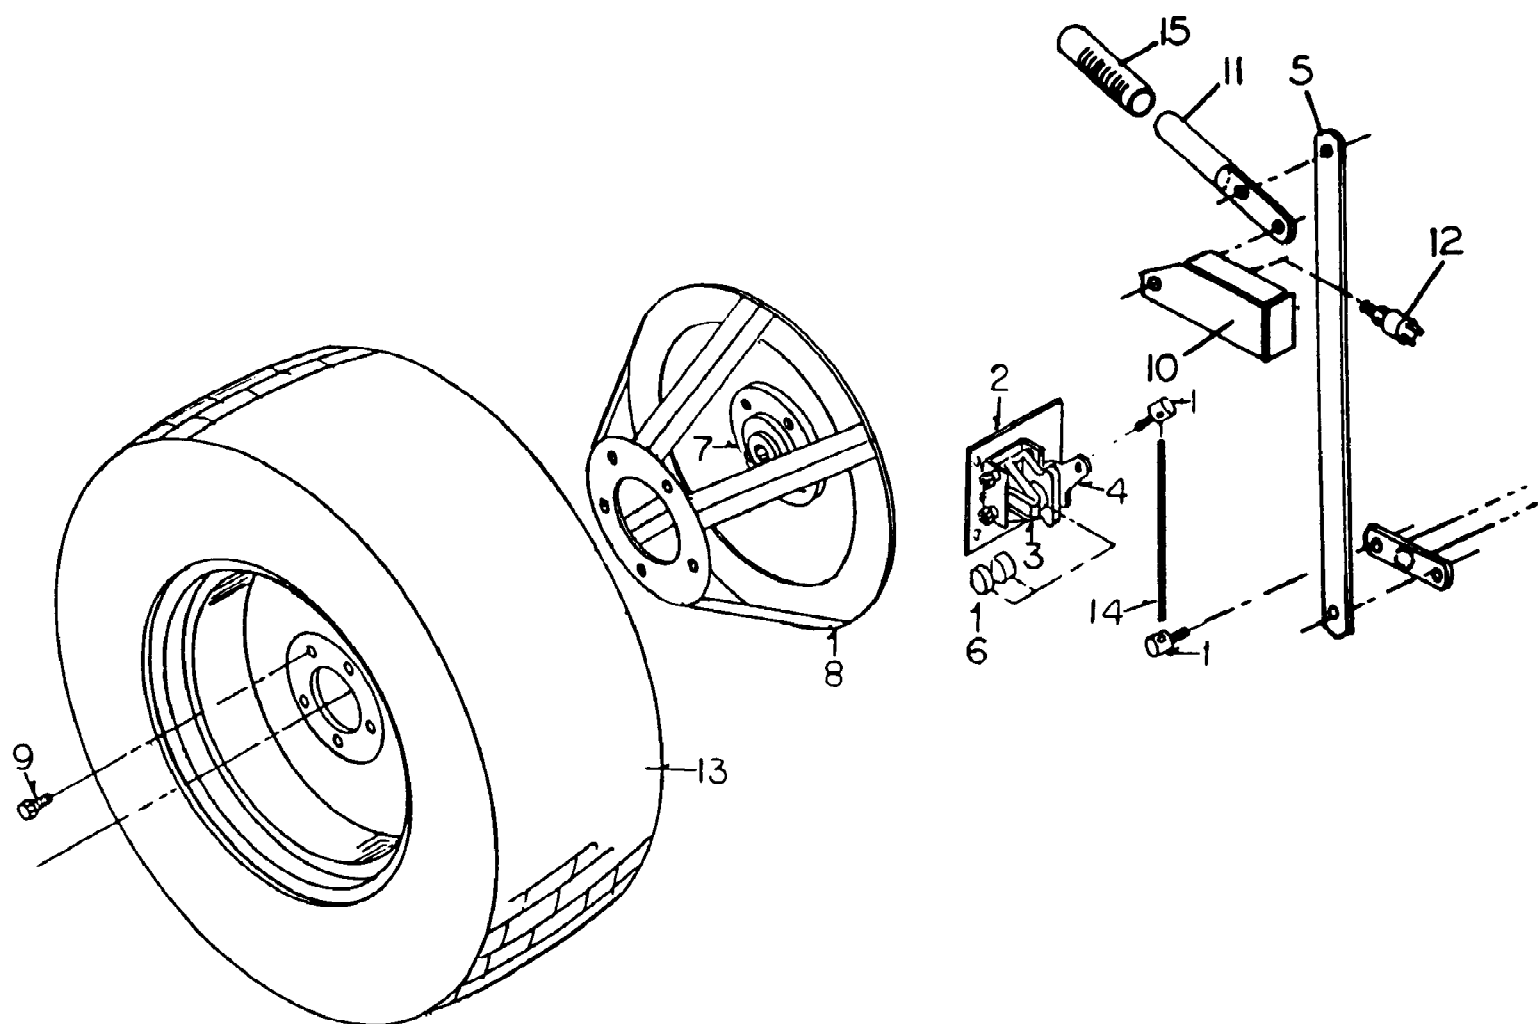

130-027-190 FR-2200G (1990)
Park Brake Assembly

130-027-190 FR-2200G (1990)
Park Brake Assembly

Page 28 of 40

Ref #	Part Number	Qty	S/P/F	Description
1	WD-111-0014	4		Caliper Rod Collar
2	WD-140-0049	2		Brake Caliper Bracket
3	WD-900-5564	2		Brake Caliper
4	WD-900-5565	1		Caliper Lever, LH (Shown)
	WD-900-5566	1		Caliper Lever, RH.
5	WD-140-0013	1		Brake Lever Linkage
6	WD-900-5567	1	S	Brake Puck (Set of 2)
7	WD-900-4028	2		5-Bolt Wheel Hub
8	WD-140-0047	2		Brake Disk
9	WD-900-6105	10		Lug Bolt, 7/16-20 x 3/4"
10	WD-240-0029	1		Park Brake Mount
11	WD-240-0033	1		Park Brake Lever
12	WD-900-2046	1	S	Switch
13	WD-900-4025	2		Wheel Ass'y., 23 x IO.50-12
	WD-900-4031	1		Tire, 23 x IO.50-12
	WD-900-4032	1		Rim, 12" x 8.5"
	WD-900-4024	1		Wheel Ass'y., 23 x 8.50-12 (Use With 52" Deck)
	WD-900-4029	1		Tire, 23 x 8.50-12
	WD-900-4030	1		Rim, 12" x 7"
14	WD-140-0048	2		Brake Caliper Linkage Bolt
15	WD-900-5500	1	S	Handle Grip