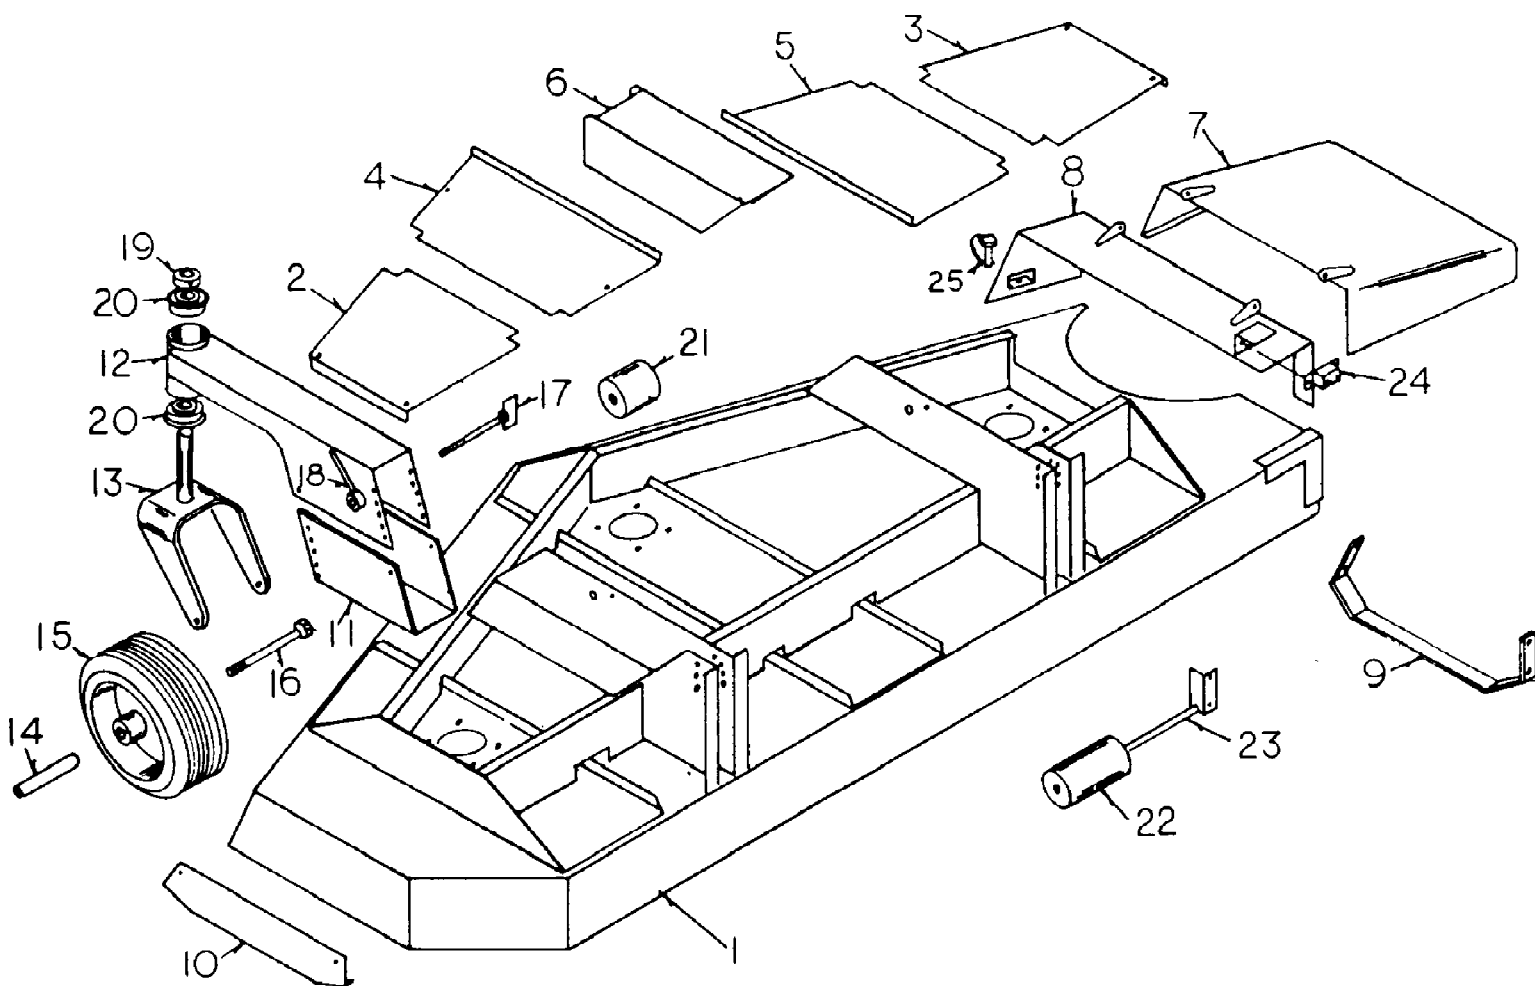

130-027-190 FR-2200G (1990)
62" Deck Parts

130-027-190 FR-2200G (1990)
62" Deck Parts

Page 8 of 40

Ref #	Part Number	Qty	S/P/F	Description
1	WD-335-0000	1		Deck, 62"
2	WD-335-0002	1		Outside Cover, LH
3	WD-335-0003	1		Outside Cover, RH.
4	WD-335-0004	1		Center Cover, LH
5	WD-335-0005	1		Center Cover, RH.
6	WD-345-0008	1		Drive Shaft Cover
7	WD-330-0027	1		Fas-tatch Foot Guard
8	WD-330-0028	1		Fas-tatch Foot Guard Mount
9	WD-330-0011	1	S	Shoe, RH Side
10	WD-330-0008	1	S	Shoe, LH Side
11	WD-300-0044	2	S	Gauge Wheel Mount Bracket
12	WD-300-0043	2		Gauge Wheel Mount
13	WD-330-0007	2		Gauge Wheel Fork
14	WD-200-0017	1	S	Axle 2
15	WD-900-4004	2		Wheel Assembly
	WD-900-4006	2		Tire, 11 x 4.00-5 0
	WD-900-3505	4	S	Wheel Assembly Bearing
16	WD-900-6133	2	S	Hex Bolt, 1/2-13 x 6 1/2"
17	WD-900-6096	4		Wing Bolt
18	WD-900-6092	4		Handle Nut
19	WD-900-5510	2		Set Collar
20	WD-900-3501	4	S	Bearing
21	WD-900-5612	1		Short Anti-scalp Roller (Front)
22	WD-900-5559	1		Long Anti-scalp Roller
23	WD-300-0038	1		Shaft & Bracket
24	WD-900-2044	1	S	10 Amp Circuit Breaker
25	WD-900-5615	1		Fas-tatch Pin
	WD-900-5613	2		Clevis Pin, 1/2" x 2"
	WD-900-5520	2		Hair Pin Cotter, .120 x 2 1/2"