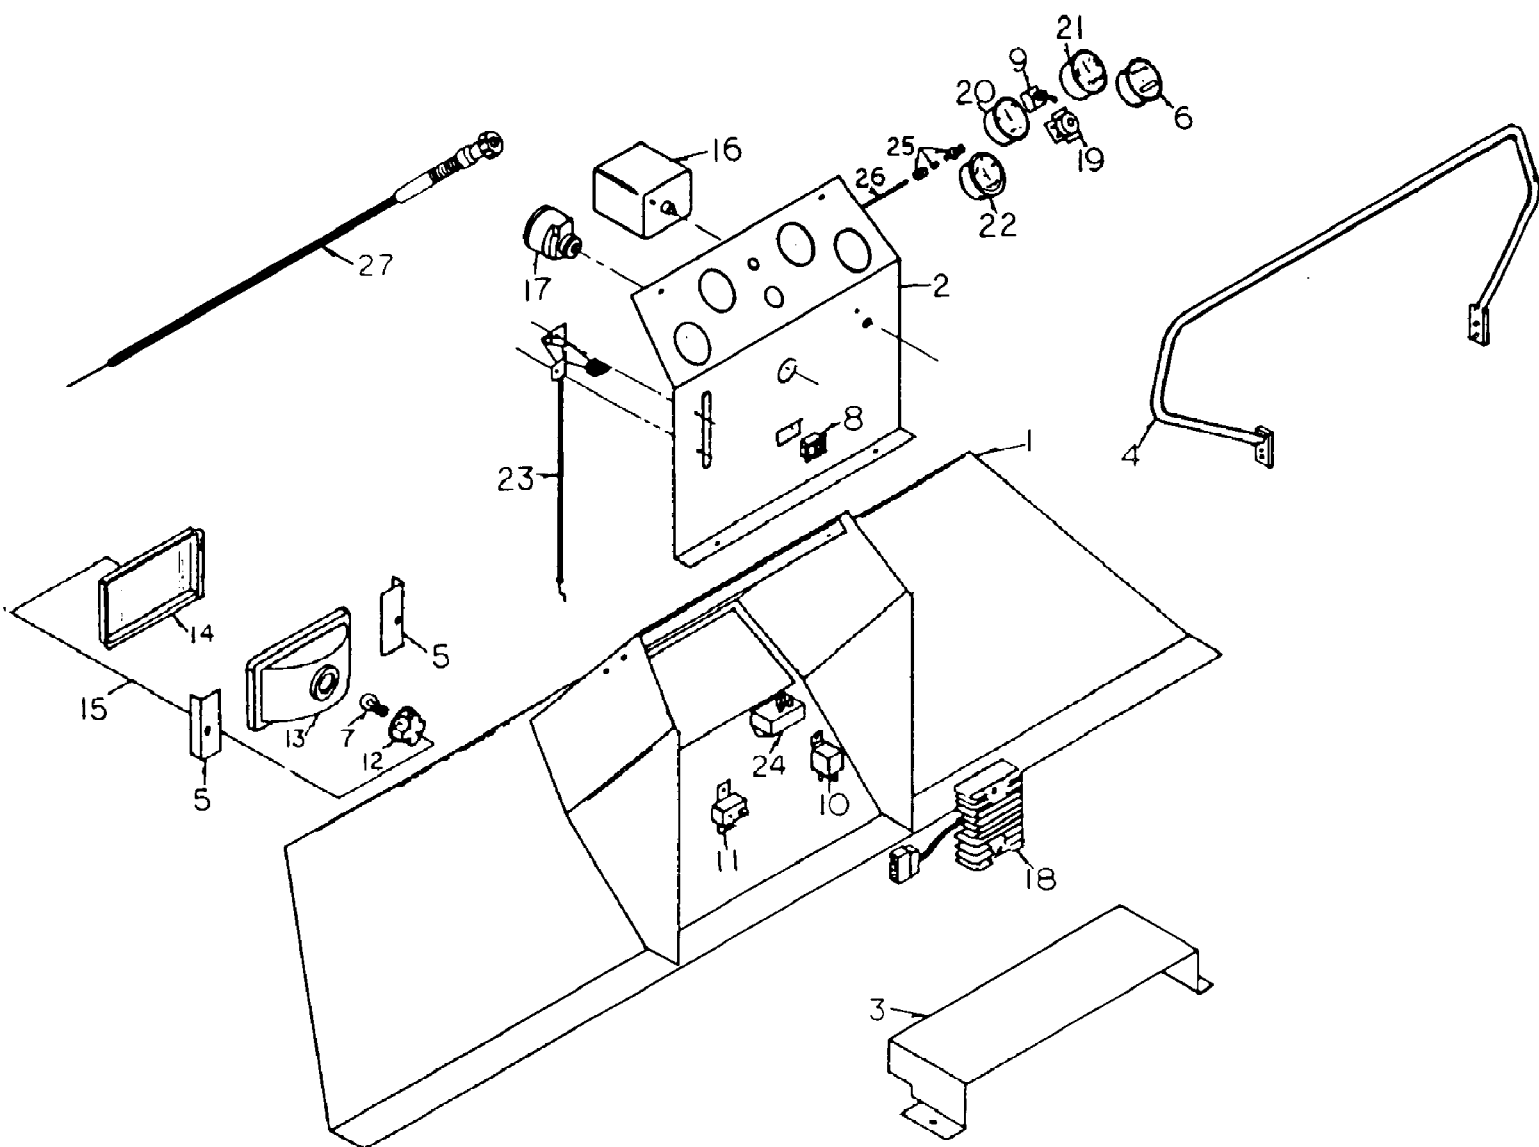

130-027-190 FR-2200G (1990)  
72" Deck Parts

130-027-190 FR-2200G (1990)  
72" Deck Parts

Page 12 of 40

Ref #	Part Number	Qty	S/P/F	Description
1	WD-345-0000	1		Deck, 72"
2	WD-345-0001	1		Side Roller Shaft, RH.
3	WD-345-0002	1		Slide Roller Shaft, LH
4	WD-345-0003	1		Shoe, LH Slide
5	WD-345-0005	1		Gauge Wheel Mount
6	WD-345-0006	2		Gauge Wheel Mount Nut
7	WD-345-0007	2		Gauge Wheel Mount Bolt
8	WD-345-0008	1		Drive Shaft Cover
9	WD-345-0009	1		Center Cover, RH.
10	WD-345-0010	1		Center Cover, LH
11	WD-345-0011	1		Outside Cover, RH.
12	WD-345-0012	1		Outside Cover, LH
13	WD-330-0003	1		Foot Guard
14	WD-330-0011	1	S	Shoe, RH Slide
15	WD-330-0007	2		Gauge Wheel Fork
16	WD-200-0017	2	S	Axle
17	WD-900-3501	4	S	Bearing
18	WD-900-5510	2		Set Collar, 1"
19	WD-900-6133	2	S	Hex Bolt, 112-13 0 x 6 1/2"
20	WD-900-4004	2		Wheel Assembly
	WD-900-4006	2		Tire, 11 x 4.00-5 0
	WD-900-3505	4	S	Wheel Assembly Bearing
21	WD-900-5612	3		Anti-scalp Roller
22	WD-900-2044	1	S	10 Amp Circuit Breaker
23	WD-900-6043	6		Wing Bolt, 1/4-20 x 1/2"
24	WD-900-5613	2		Clevis Pin, 1/2" x 2"
25	WD-900-5520	2		Hair Pin Cotter, .120 x 2 1/2"