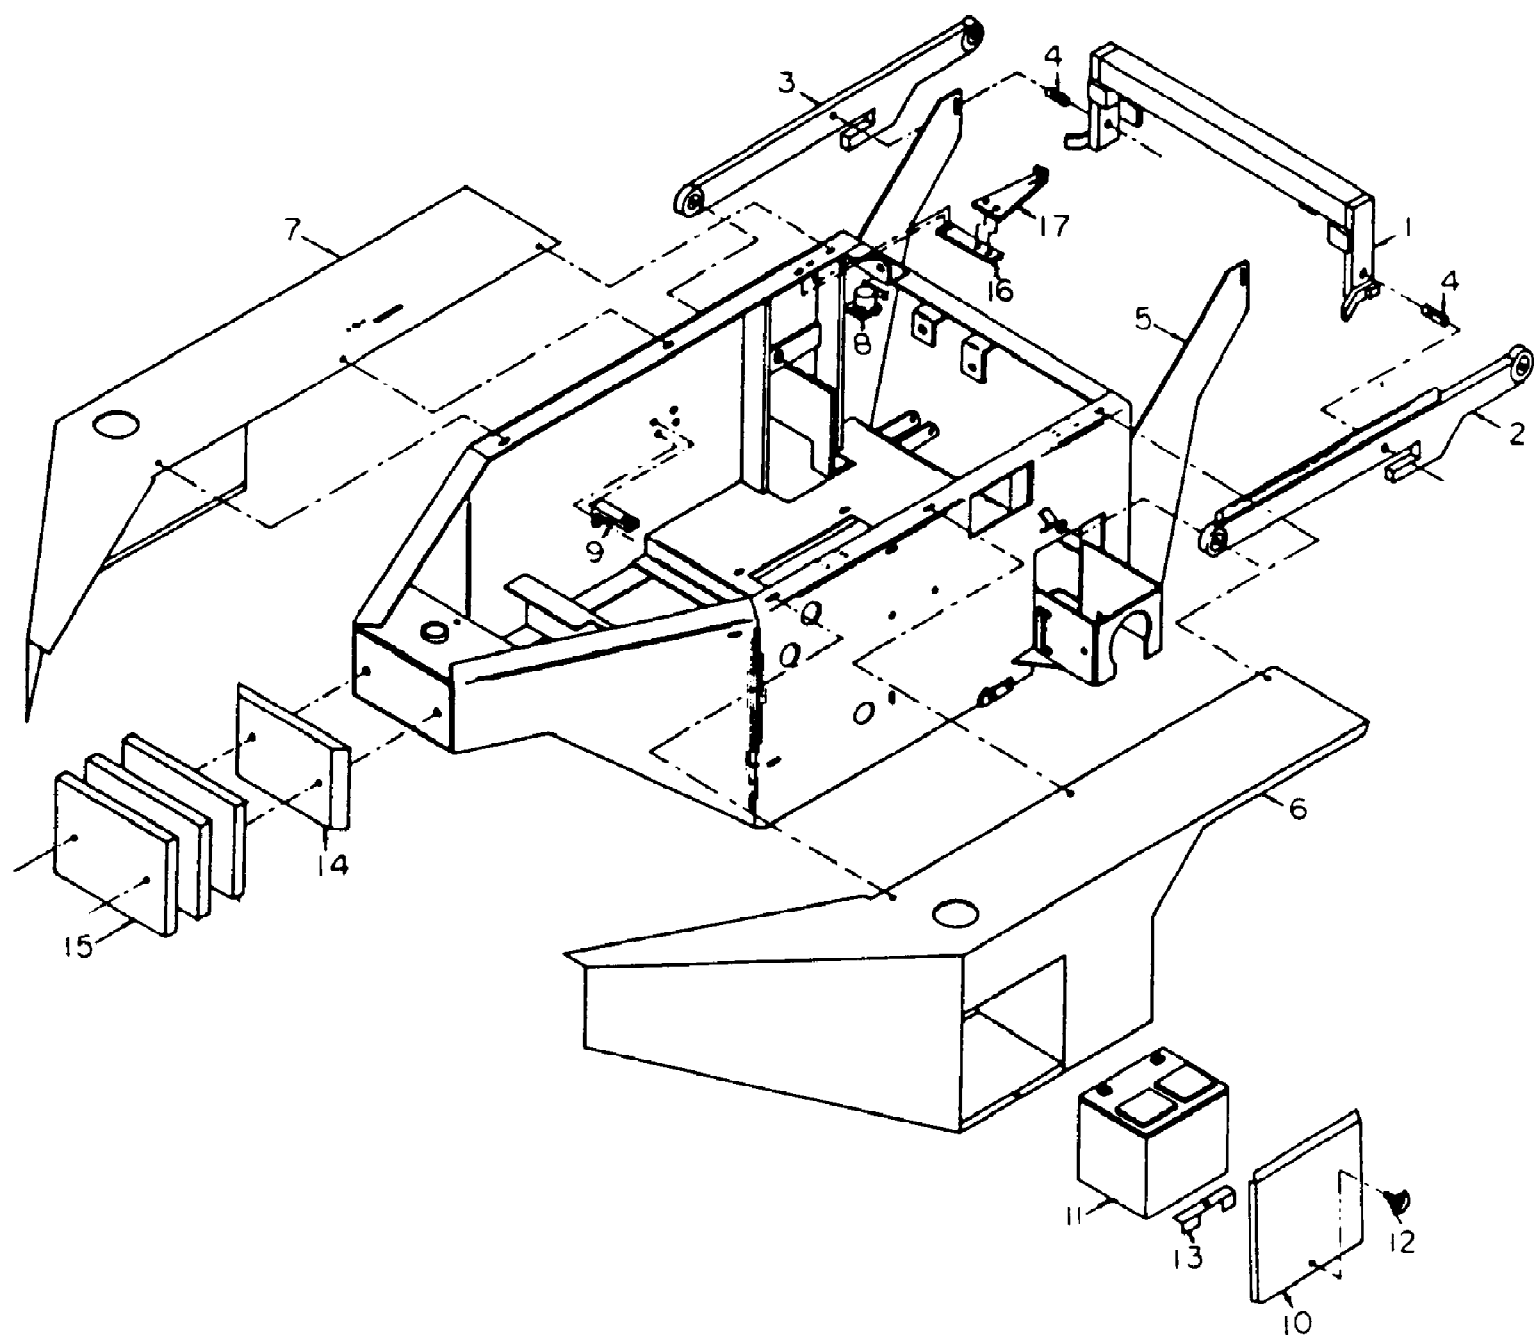

130-027-190 FR-2200G (1990)
Frame Assembly

Page 20 of 40

Ref #	Part Number	Qty	S/P/F	Description
1	WD-140-0005	1		Lift Bar
2	WD-140-0033	1		Deck Lift Arm, RH
3	WD-140-0034	1		Deck Lift Arm, LH
4	WD-140-0036	2		Lift Bar Bushing
5	WD-140-0064	1		Base
6	WD-240-0031	1		Fender, RH
7	WD-240-0030	1		Fender, LH
8	WD-900-2005	1		Solenoid
9	WD-140-0022	1		Throttle Bracket
10	WD-240-0032	1		Battery Box Lid
11	WD-900-2043	1		Battery
12	WD-900-5522	1		Dzus Fastener
13	WD-240-0027	1		Battery Hold Down
14	WD-240-0022	1		Tail Cap
15	WD-140-0035	3		Tail Weight
16	WD-140-0060	1		Mount, Fuel Shutoff Valve
17	WD-140-0052	1		Retainer, Fuel Shutoff Valve