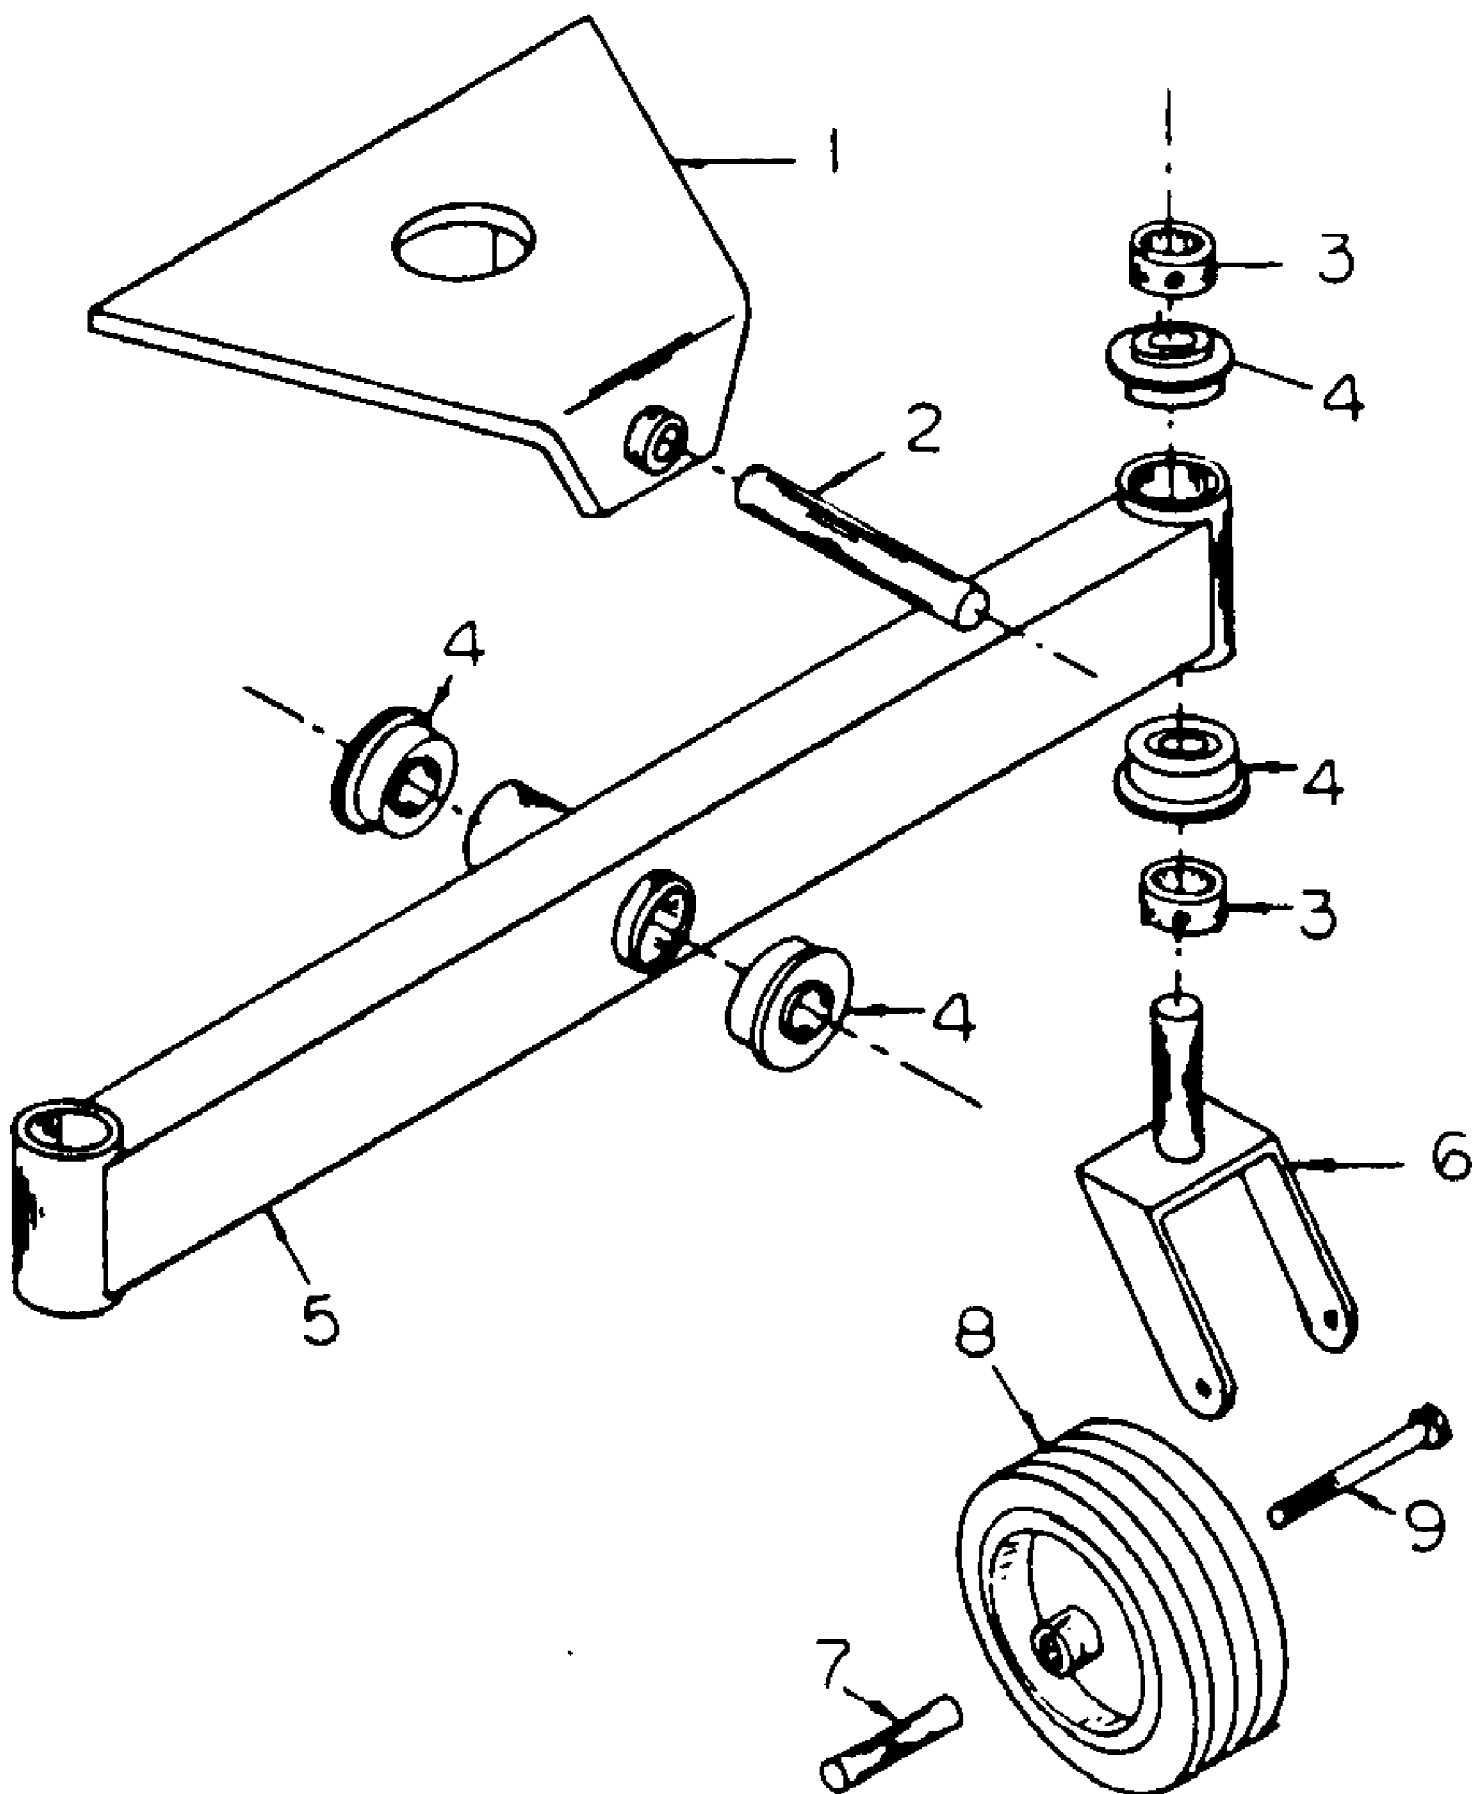

130-027-190 FR-2200G (1990)
Dual Tail Wheel Assembly

Page 16 of 40

Ref #	Part Number	Qty	S/P/F	Description
1	WD-140-0050	1		Dual Tail Wheel Mount
2	WD-230-0008	1		Pivot Axle
3	WD-900-5510	4		Set Collar, 1"
4	WD-900-3501	6	S	Bearing, 1"
5	WD-230-0004	1		Dual Tail Wheel Axle
6	WD-140-0051	2		Dual Tail Wheel Fork
7	WD-200-0017A	2		Axle
8	WD-900-4014	2		Wheel Assembly
	WD-900-3505	4	S	Wheel Assembly Bearing
	WD-900-4015	1		Tire, 13 x 5.00-62
9	WD-900-6131	2		Bolt, 1/2-13 x 6 1/2"