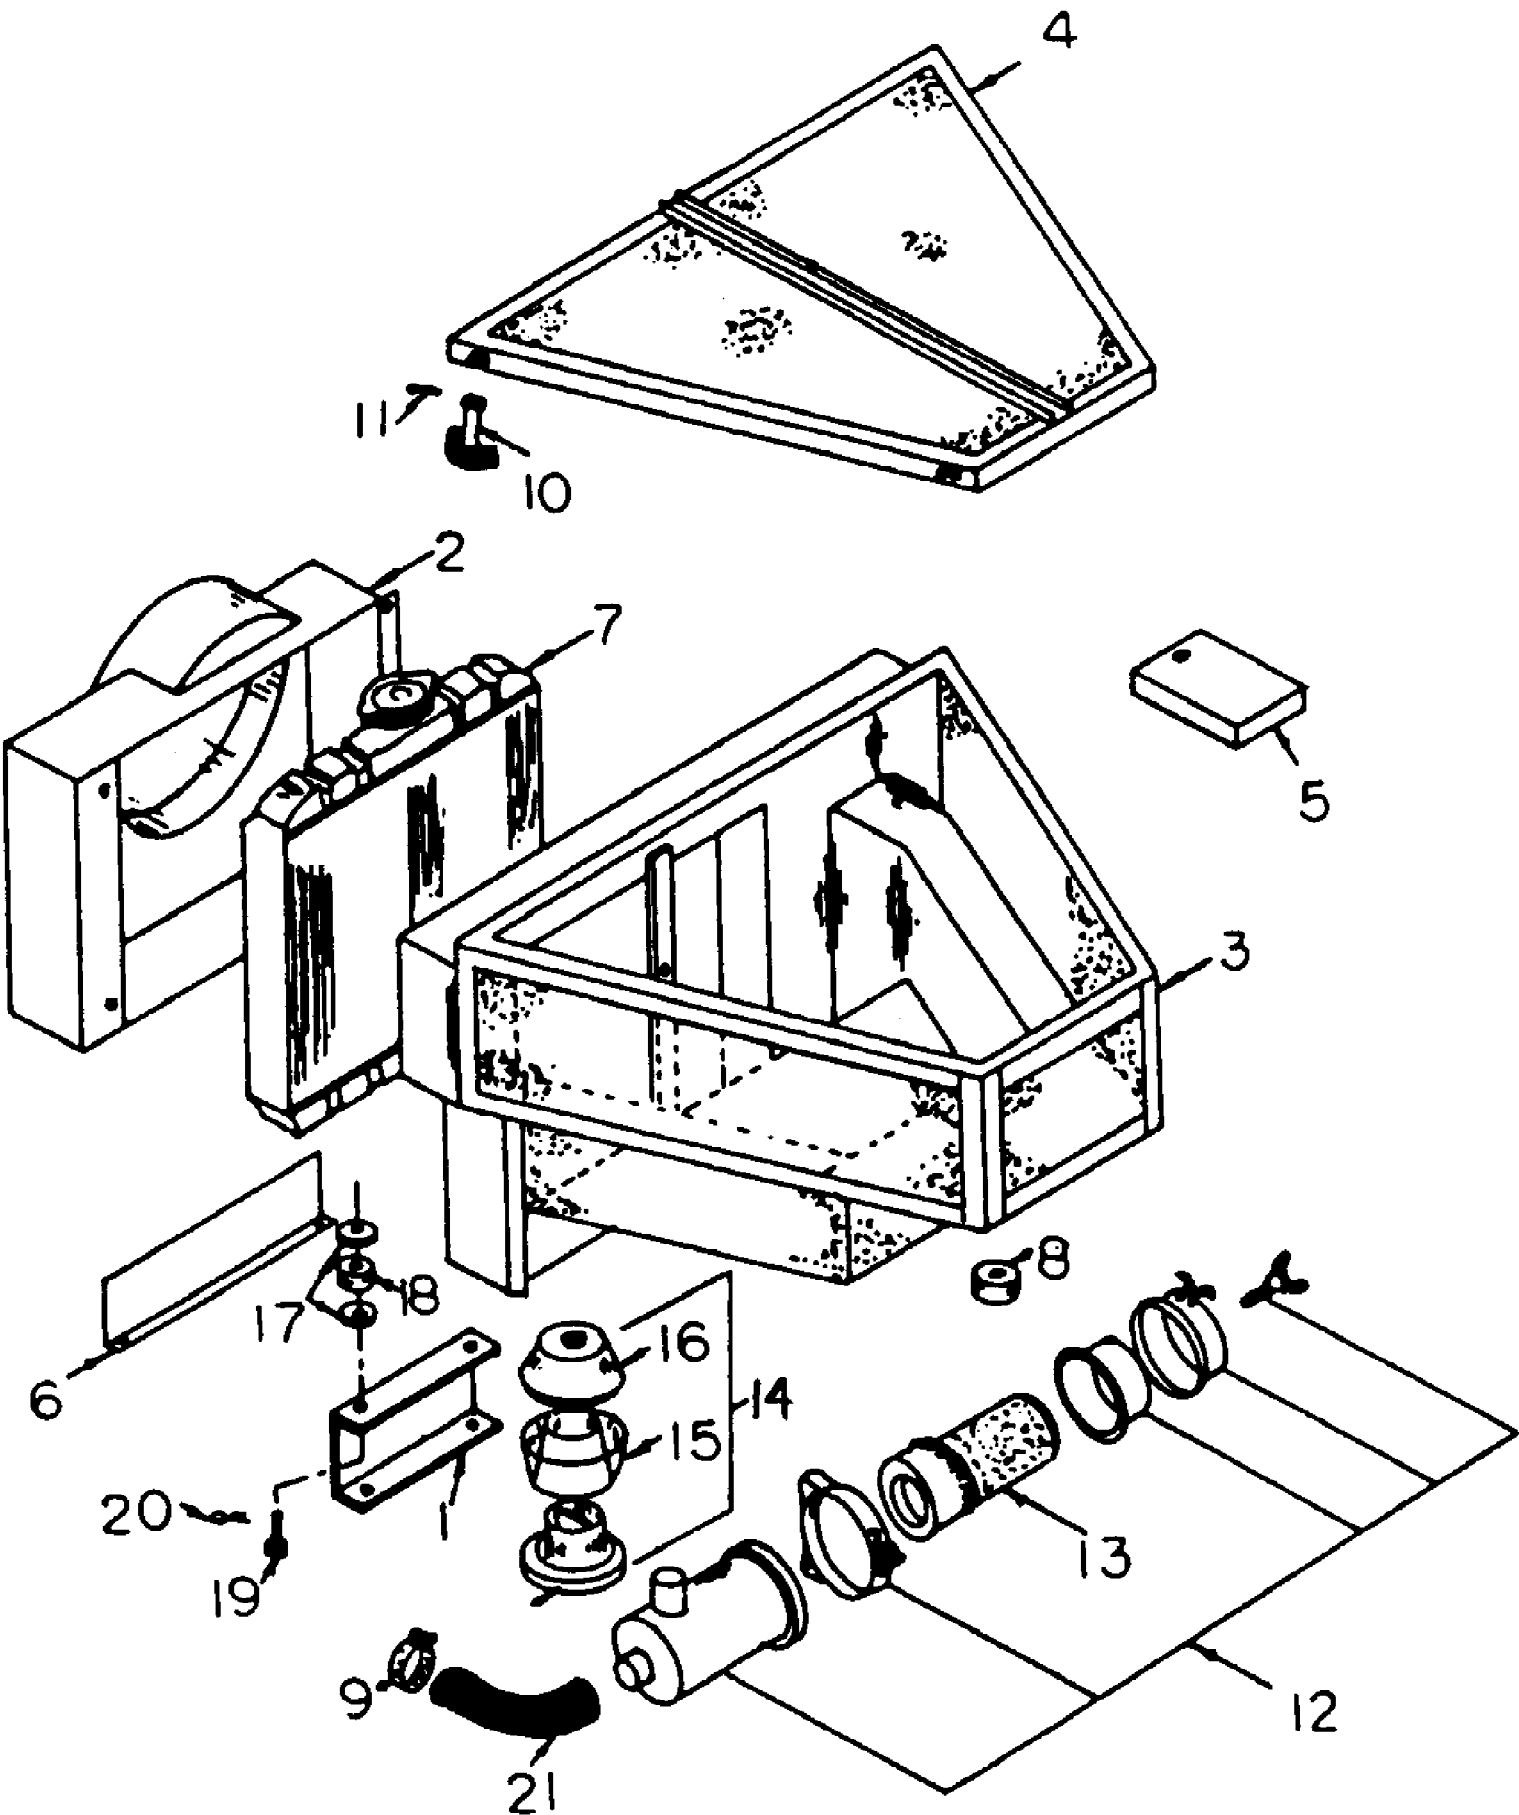

130-027-190 FR-2200G (1990)
Radiator Assembly

Page 32 of 40

Ref #	Part Number	Qty	S/P/F	Description
1	WD-140-0006	1		Radiator Spacing, 3 Cyl Only
2	WD-140-0054	1		Fan Shroud, 4 Cyl
	WD-140-0053	1		Fan Shroud, 3 Cyl
3	WD-140-0026	1		Air Intake, Radiator 1
4	WD-140-0027	1		Air Intake, Lid
5	WD-140-0028	1		Air Intake, Axle Cover
6	WD-140-0039	1		Fill Plate, 3 Cyl
7	WD-900-7500	1		Radiator, 4 Cyl
	WD-900-7501	1		Radiator, 3 Cyl
8	WD-900-5509	1		Rubber Mount
9	WD-900-5621	2		Hose Clamp, 1" to 2"
10	WD-900-5622	1		Rubber Hold Down
11	WD-900-5623	4		Rubber Hold Down Pin
12	WD-900-7502	1		Air Cleaner Assembly
13	WD-900-7503	1	S	Air Cleaner Element
14	WD-900-7504	1		Precleaner Assembly
15	WD-900-7505	1		Precleaner Bowl
16	WD-900-7506	1		Precleaner Lid
17	WD-900-7507	4		Rubber Pad Washer
18	WD-900-7508	2		Rubber Pad
19	WD-900-7509	2		Radiator Bolts
20	WD-900-7510	2		Hair Pins, Rad. Bolts
21	WD-900-7511	1		Air Cleaner Hose