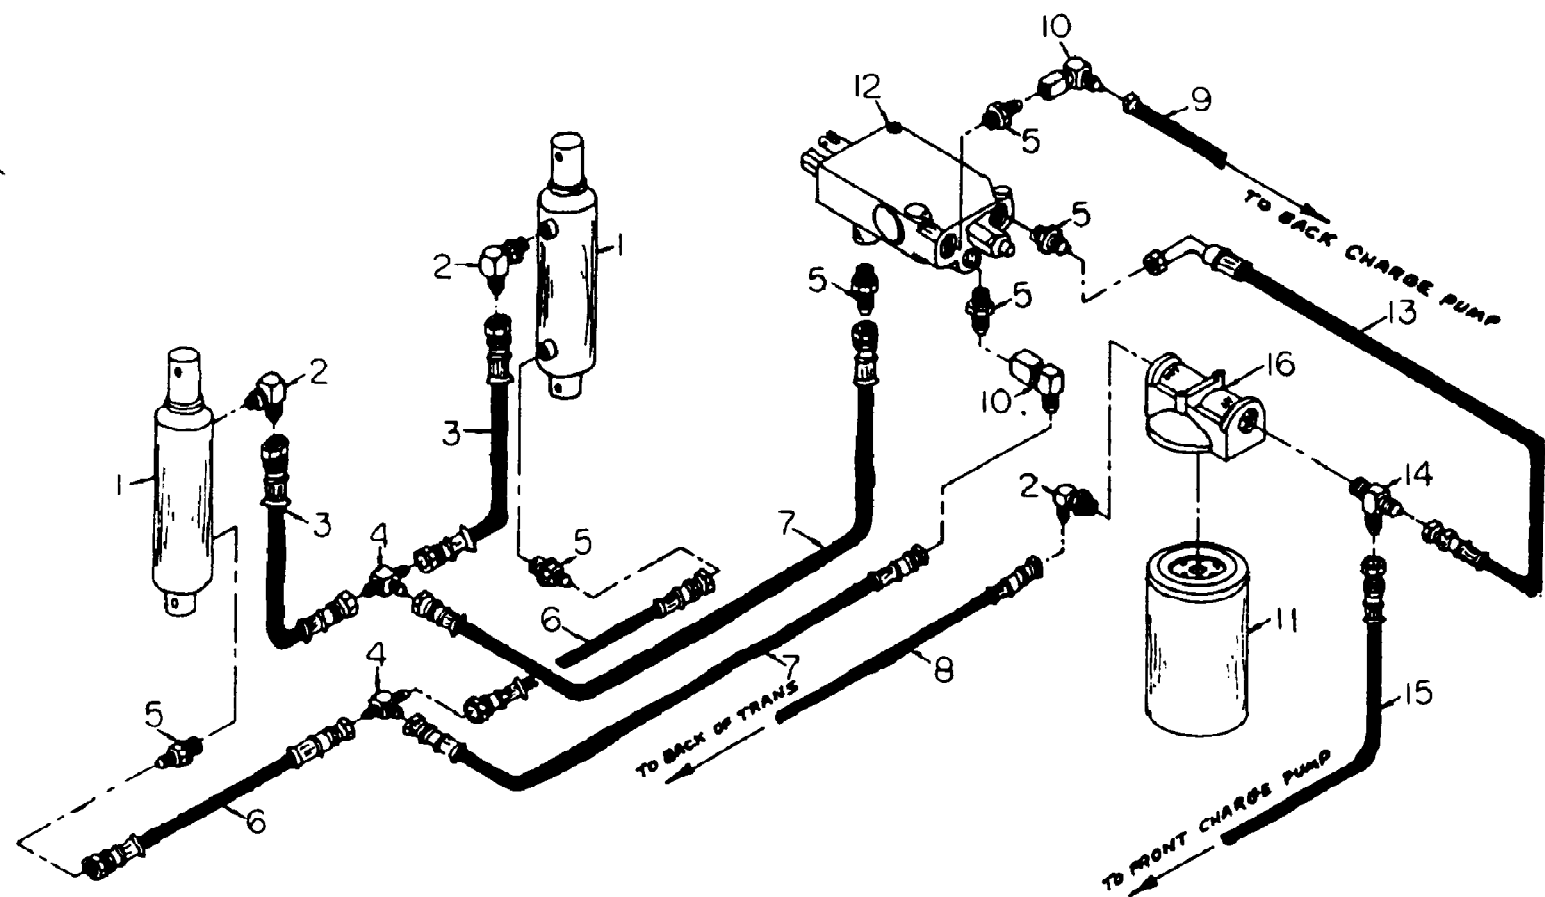

130-027-190 FR-2200G (1990)
Lift Cylinder, Valve & Filter Assembly

Page 24 of 40

Ref #	Part Number	Qty	S/P/F	Description
1	WD-900-8051	2		Lift Cylinder
2	WD-900-8097	3		Male Tube, 90ø Adj. O-ring Adpt.
3	WD-900-8154	2		Hose, 3/8" x 12 1/2, Long
4	WD-900-8138	2		Male Tub Tee
5	WD-900-8094	6		Male Tube, Male O-ring Adpt.
6	WD-900-8156	2		Hose, 3/8" x 9" Long
7	WD-900-8155	1		Hose 3/8" x 52" Long
8	WD-900-8105	1		Hose, 3/8" x 11 1/2" Long
9	WD-900-8157	1		Hose, 3/8" x 42" Long
10	WD-900-8121	1		Male Tube, 90ø Female Swivel Adpt.
11	WD-900-8073	1	S	Filter Element
12	WD-900-8000	1		Valve Assembly
13	WD-900-8104	1		Hose, 3/8" x 21" Long
14	WD-900-8147	1		Male Tube, Male O-ring Tee
15	WD-900-8106	1		Hose, 3/8" x 30" Long
16	WD-900-8072	1	S	Housing, Oil Filter