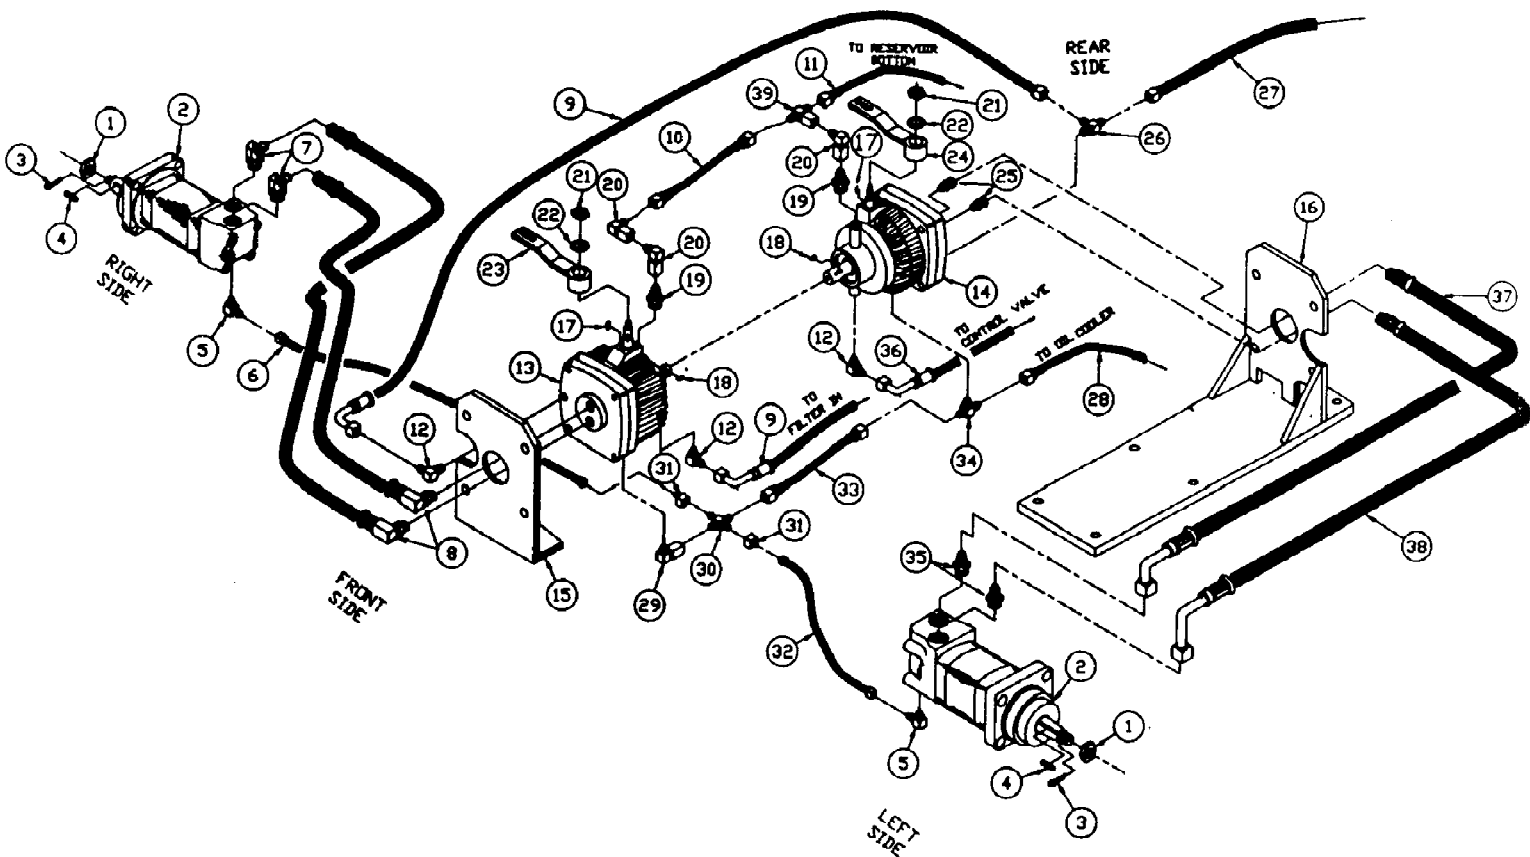

Ref #	Part Number	Qty	S/P/F	Description
1	WD-900-8126	2		Hub Nut
2	WD-900-8131	2		Wheel Motor, Liquid-cooled
3	WD-900-6177	2		Cotter Rey, 3/16" x 1 3/4"
4		2		Key, 5/16" x 1"
5	WD-900-8015	2		Male Tube, 90ø Adj. O-ring Adpt.
6	WD-900-8149	1		Hose Ass'y. 1/4" LD x 5 1/4"
7	WD-900-8016	2		Male Tub, 90ø Adj. O-ring Adpt.
8	WD-900-8158	2		Hose Ass'y., 1/2" ID x 19"
9	WD-900-8106	2		Hose Ass'y., 3/8" ID x 30"
10	WD-900-8152	1		Hose Ass'y., 5/8" ID x 4 1/2"
11	WD-900-8153	1		H08e AJJ'Y., 3/4" ID x 21"
12	WD-900-8097	3		Male Tub, 90ø Adj. O-ring Adpt.
13	WD-900-8064	1		Pump, LH For model 11
14	WD-900-8063	1		Pump, RH. For model 11
15	WD-140-0056	1		Trans Pump Mount End
16	WD-140-0055	1		Trans Pump Mount
17	WD-900-8123	2		Woodruff Key, 1/8" x 5/8"
18		2		Woodruff 1ey, 3/16" x 3/4"
19	WD-900-8140	2		Male Tube, Male O-ring dpt.
20	WD-900-8141	3		Male Tub, 90ø Female Swivel Adpt.
21	WD-900-6125	2	S	Hex Nut, 1/2-13 0
22	WD-900-6127	2	S	Lockwasher, 1/2"
23	WD-140-0057	1		Stcerlng Arm, RL
24	WD-140-0059	1		Steerlng Arm, LH
25	WD-900-8018	2		Male O-rlng, Female Pipe Swivel Adpt.
26	WD-900-8147	1		Male Tube, Male O-rlng Tee
27	WD-900-8105	1		Hose Ass'y., 3/8" ID x 11 1/2"
28	WD-900-8150	1		Hose Ass'y., 1/2" ID x 29"
29	WD-900-8148	1		Adt. Male O-rlng, 90ø Female Swivel Adpt.
30	WD-900-8139	1		Male Tube Cross
31	WD-900-8136	2		Female Tube, Male Tube Reducer
32	WD-900-8108	1		Hose Ass'y., 1/4" ID x 20"
33	WD-900-8151	1		Hose Ass'y. 1/2" ID x 5 3/4"
34	WD-900-8146	1		Male Tube, d. Male O-rlng Tee
35	WD-900-8007	2		Male Tube, Male O-rlng Adpt.
36	WD-900-8157	1		Hose Ass'y. 3/8" ID x 42"
37	WD-900-8028	1		Hose Ass'y., 1/2" ID x 42"
38	WD-900-8029	1		Hose Ass'y. 1/2" ID x 42"
39	WD-900-8144	1		Male Tube, Female Swivel Tee