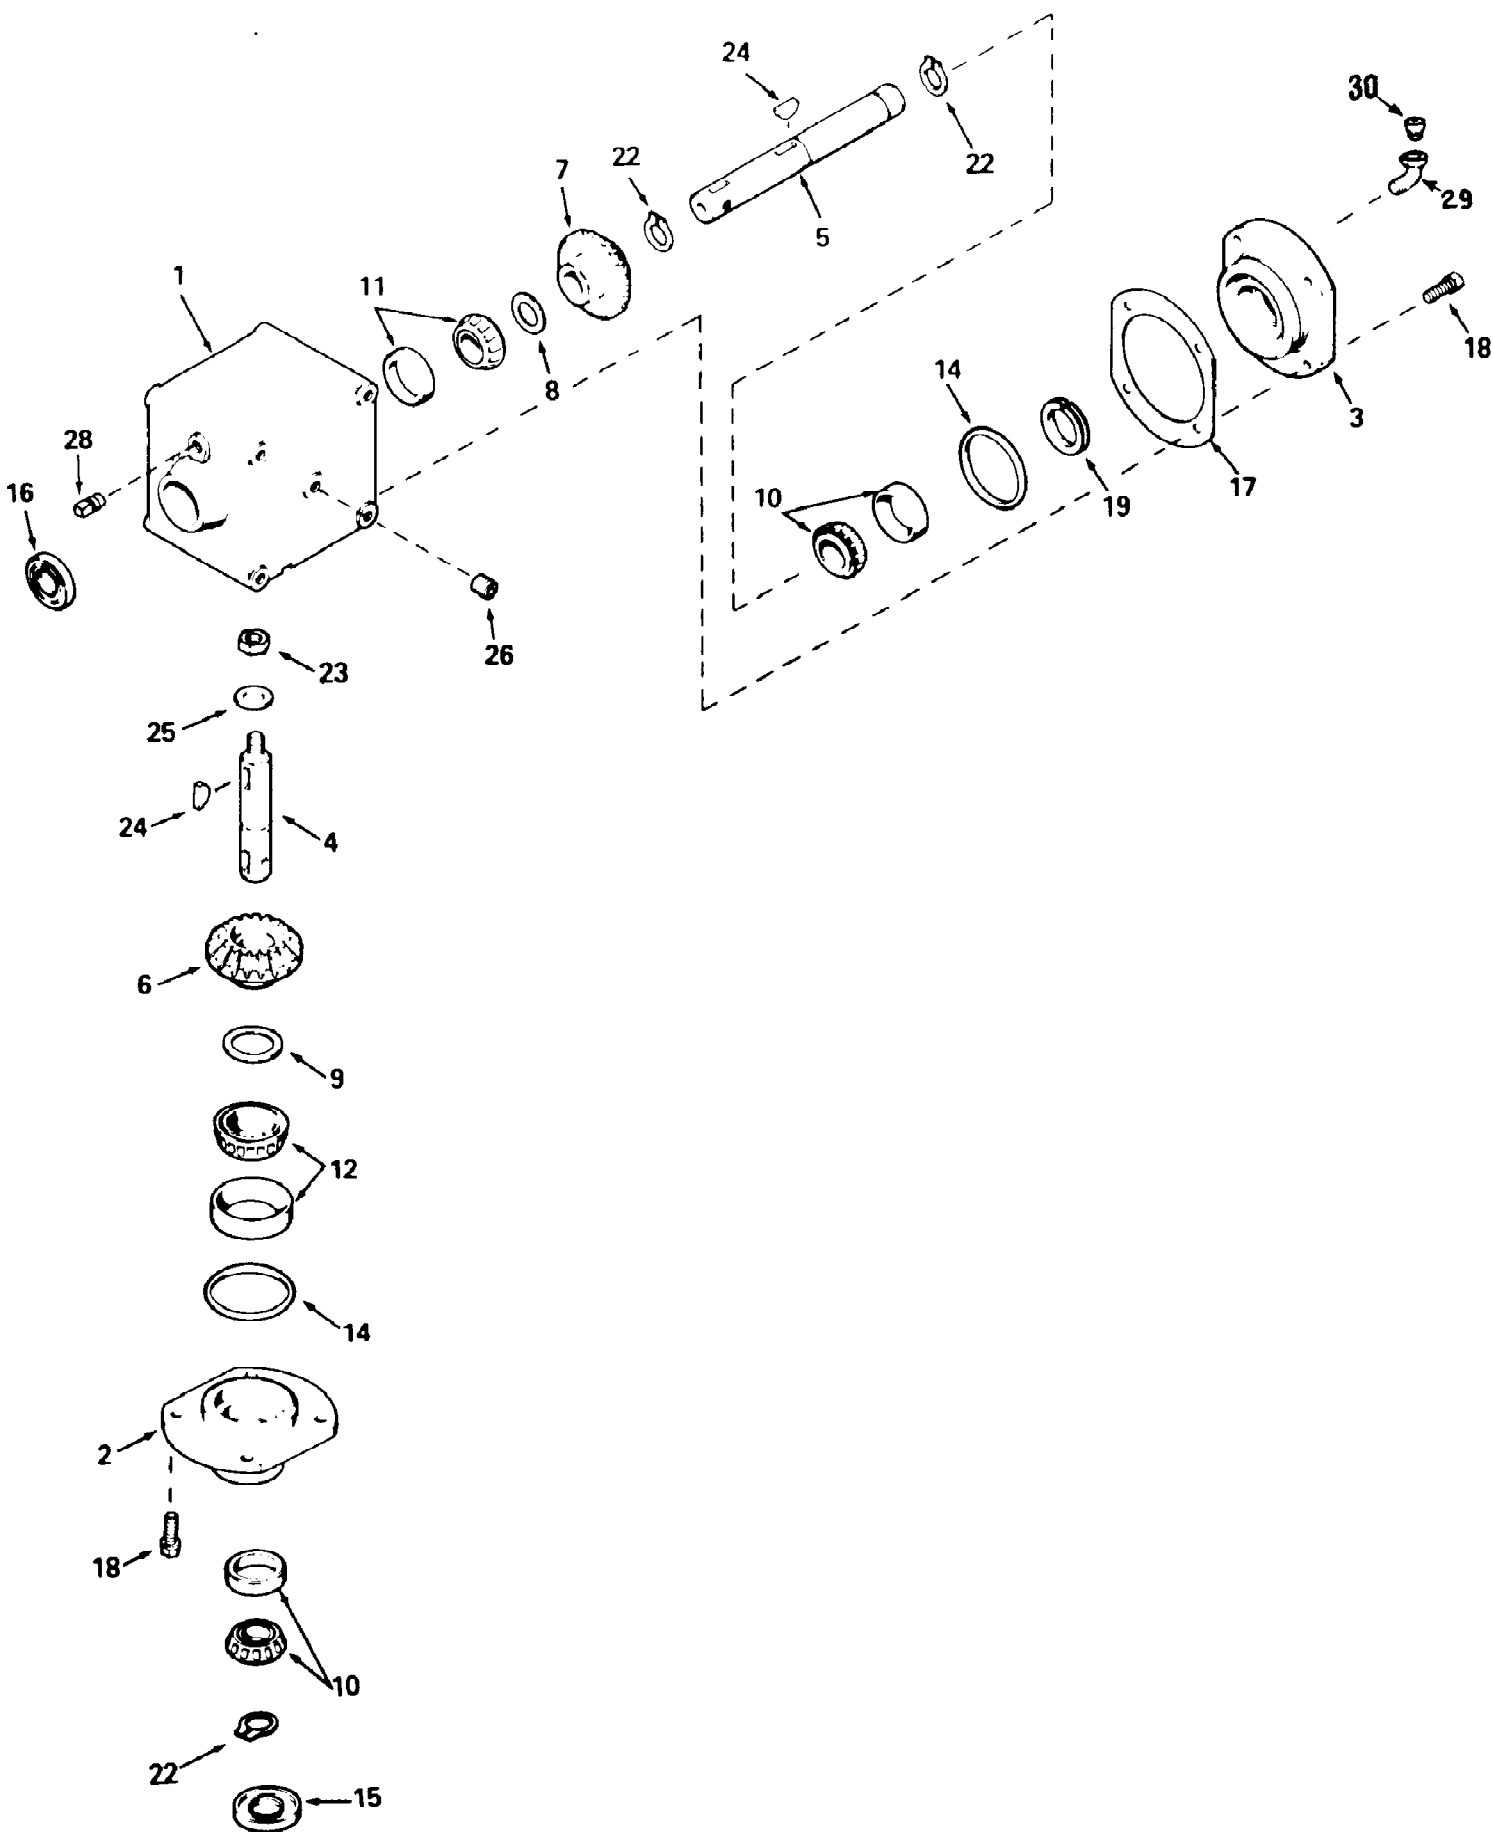

130-027-190 FR-2200G (1990)
Peerless Gearbox

Page 30 of 40

Ref #	Part Number	Qty	S/P/F	Description
1	WD-900-7012	1		Housing
2	WD-900-7013	1		Retalner Cap
3	WD-900-7014	1		Retainer Cap
4	WD-900-7015	1		Input Shaft
5	WD-900-7016	1		Output Shaft
6	WD-900-7017	1		Bevel Gear, 25 Teeth
7	WD-900-7018	1		Bevel Gear, 926 Teeth
8	WD-900-7019	1		Shlm, 1 1/2" OD As Req'd.
9	WD-900-7020	1		ShLm, 2" OD As Req'd.
10	WD-900-7021	1		Bearing & Cup Assembly
11	WD-900-7022	1		Bearing & Cup Assembly
12	WD-900-7023	1		Bearing & Cup Assembly
14	WD-900-7024	2		O-ring
15	WD-900-7025	1		Oil Seal
16	WD-900-7026	1		Oil Seal
17	WD-900-7027	1		Cap Retalner Shim
18	WD-900-7028	8		Hex Screw, 5/16-18 x 1"
19	WD-900-7029	1		Load Ring
22	WD-900-7030	3	S	Retaining Ring
23	WD-900-7031	1		Jam Nut, 3/4-16
24	WD-900-6171	2		Woodruff Key
25	WD-900-7033	1		Flatwasher
26	WD-900-7034	2		Pipe Plug, 1/4-18 0
28	WD-900-7035	2		Pipe Plug, 1/8-27 0
29	WD-900-5020	1		Street Elbow, 1/8" x 90°
30	WD-900-7004	1	S	Relief Valve