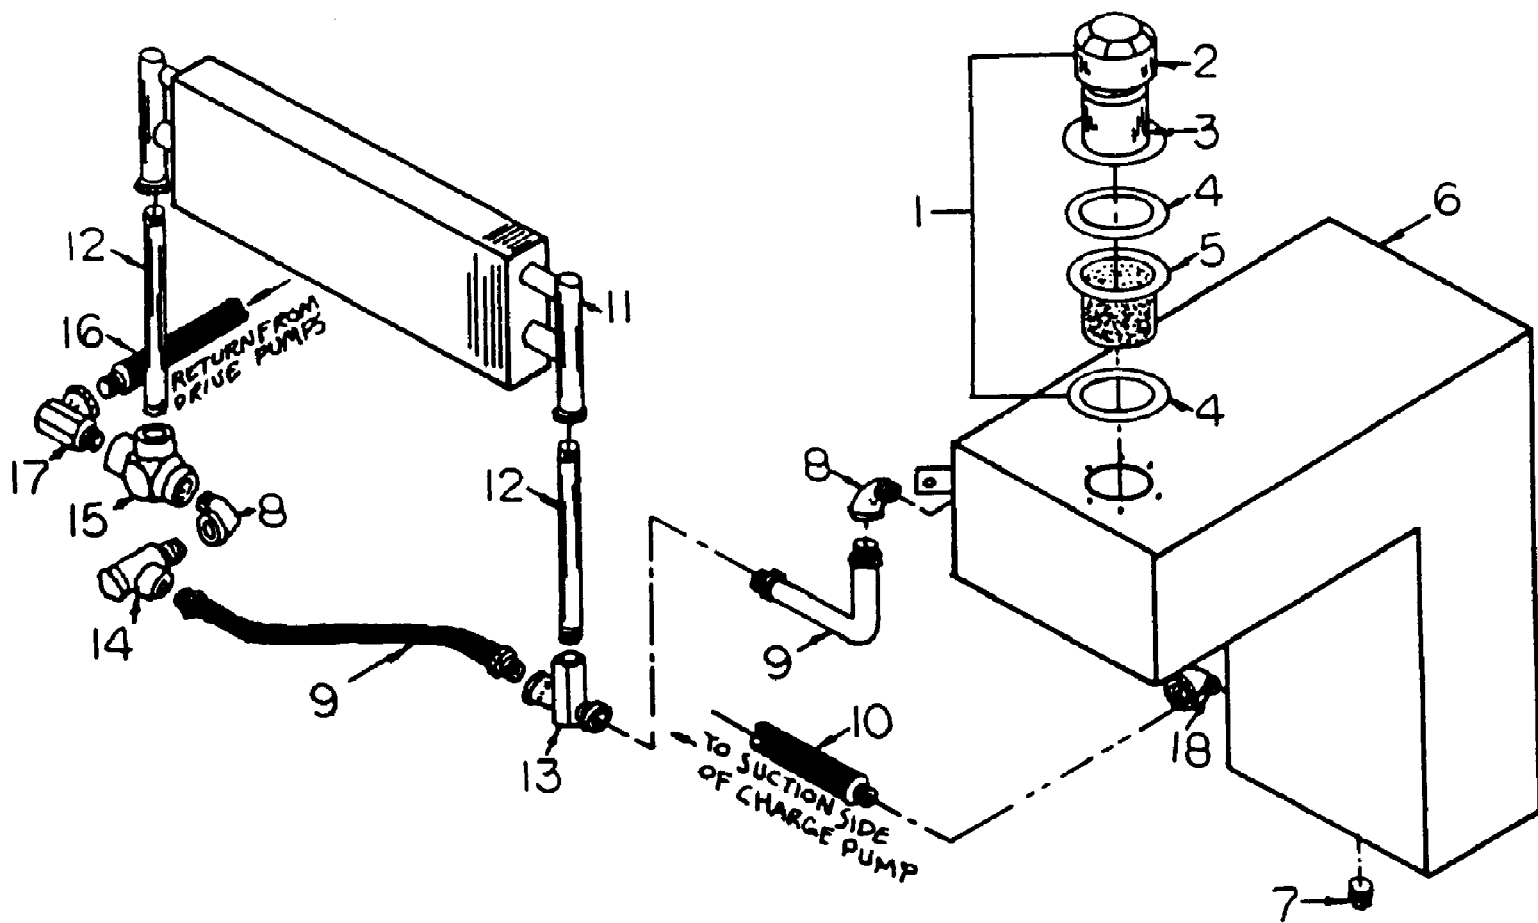

Ref #	Part Number	Qty	S/P/F	Description
1	WD-900-8056	1		Hydraulic Fill Cap Assembly
2	WD-900-8045	1		Breather Cap
3	WD-900-8057	1		Fill Neck
4	WD-900-8043	1		Gasket
5	WD-900-8042	1		Strainer
6	WD-140-0043	1		Oil Reservoir
7	WD-900-8127	1		Pipe Plug, 1/2"
8	WD-900-8022	2		Male Pipe, 9ø Female Pipe Adpt.
9	WD-900-8037	2		Easy Couple Hose, 1/2" I.D. x 10 5/8" Long
10	WD-900-8153	1		Easy Couple Hose, 3/4" ID x 21" Lg.
11	WD-900-8001	1		Oil Cooler
12	WD-900-8002	2		Pipe Nipple, 1/2" x 10"
13	WD-900-8009	1		Female Pipe, Female Pipe Swivel Tee
14	WD-900-8023	1		Relief Valve
15	WD-900-8012	1		Female Pipe Tee
16	WD-900-8150	1		Easy Couple Hose, 1/2" ID x 29" Long
17	WD-900-8137	1		Male Pipe, 90ø Male Tube Adapter 4 Cylinder
	WD-900-8135	1		Male Tube, Male Pipe Adapter 3 Cylinder
18	WD-900-8061	1		Male Pipe, 45ø Female Pipe Adpt.