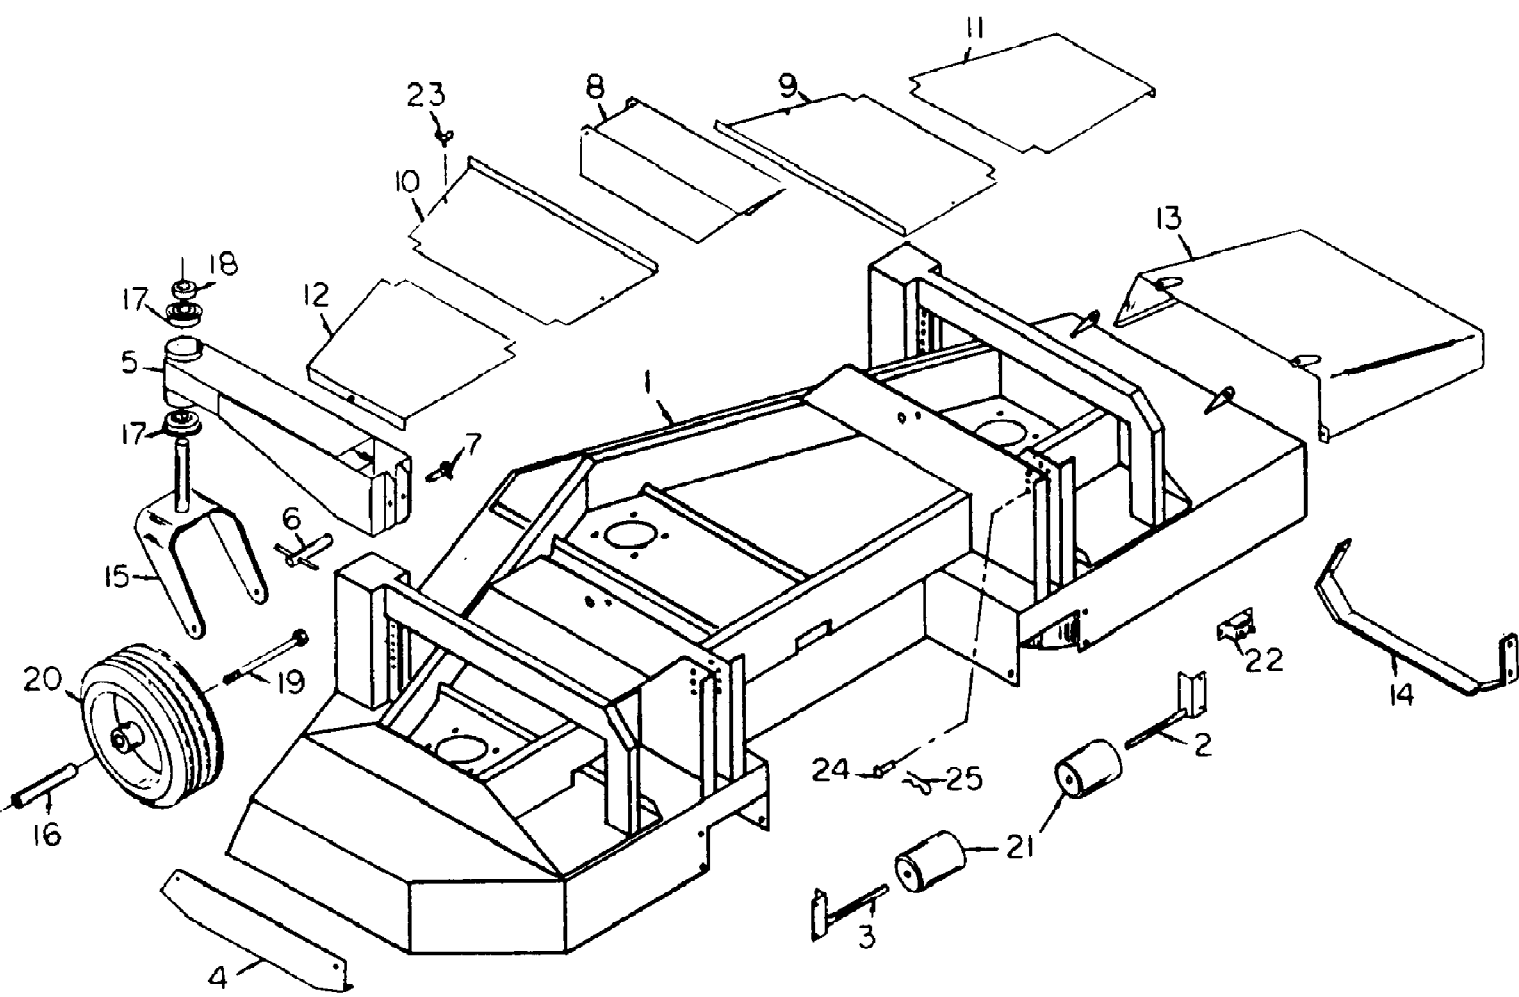

130-027-190 FR-2200G (1990)
72" Deck Parts

130-027-190 FR-2200G (1990)
72" Deck Parts

Page 12 of 40

Ref #	Part Number	Qty	S/P/F	Description
1	WD-345-0000	1		Deck, 72"
2	WD-345-0001	1		Side Roller Shaft, RH.
3	WD-345-0002	1		Slide Roller Shaft, LH
4	WD-345-0003	1		Shoe, LH Slide
5	WD-345-0005	1		Gauge Wheel Mount
6	WD-345-0006	2		Gauge Wheel Mount Nut
7	WD-345-0007	2		Gauge Wheel Mount Bolt
8	WD-345-0008	1		Drive Shaft Cover
9	WD-345-0009	1		Center Cover, RH.
10	WD-345-0010	1		Center Cover, LH
11	WD-345-0011	1		Outside Cover, RH.
12	WD-345-0012	1		Outside Cover, LH
13	WD-330-0003	1		Foot Guard
14	WD-330-0011	1	S	Shoe, RH Slide
15	WD-330-0007	2		Gauge Wheel Fork
16	WD-200-0017	2	S	Axle
17	WD-900-3501	4	S	Bearing
18	WD-900-5510	2		Set Collar, 1"
19	WD-900-6133	2	S	Hex Bolt, 112-13 0 x 6 1/2"
20	WD-900-4004	2		Wheel Assembly
	WD-900-4006	2		Tire, 11 x 4.00-5 0
	WD-900-3505	4	S	Wheel Assembly Bearing
21	WD-900-5612	3		Anti-scalp Roller
22	WD-900-2044	1	S	10 Amp Circuit Breaker
23	WD-900-6043	6		Wing Bolt, 1/4-20 x 1/2"
24	WD-900-5613	2		Clevis Pin, 1/2" x 2"
25	WD-900-5520	2		Hair Pin Cotter, .120 x 2 1/2"