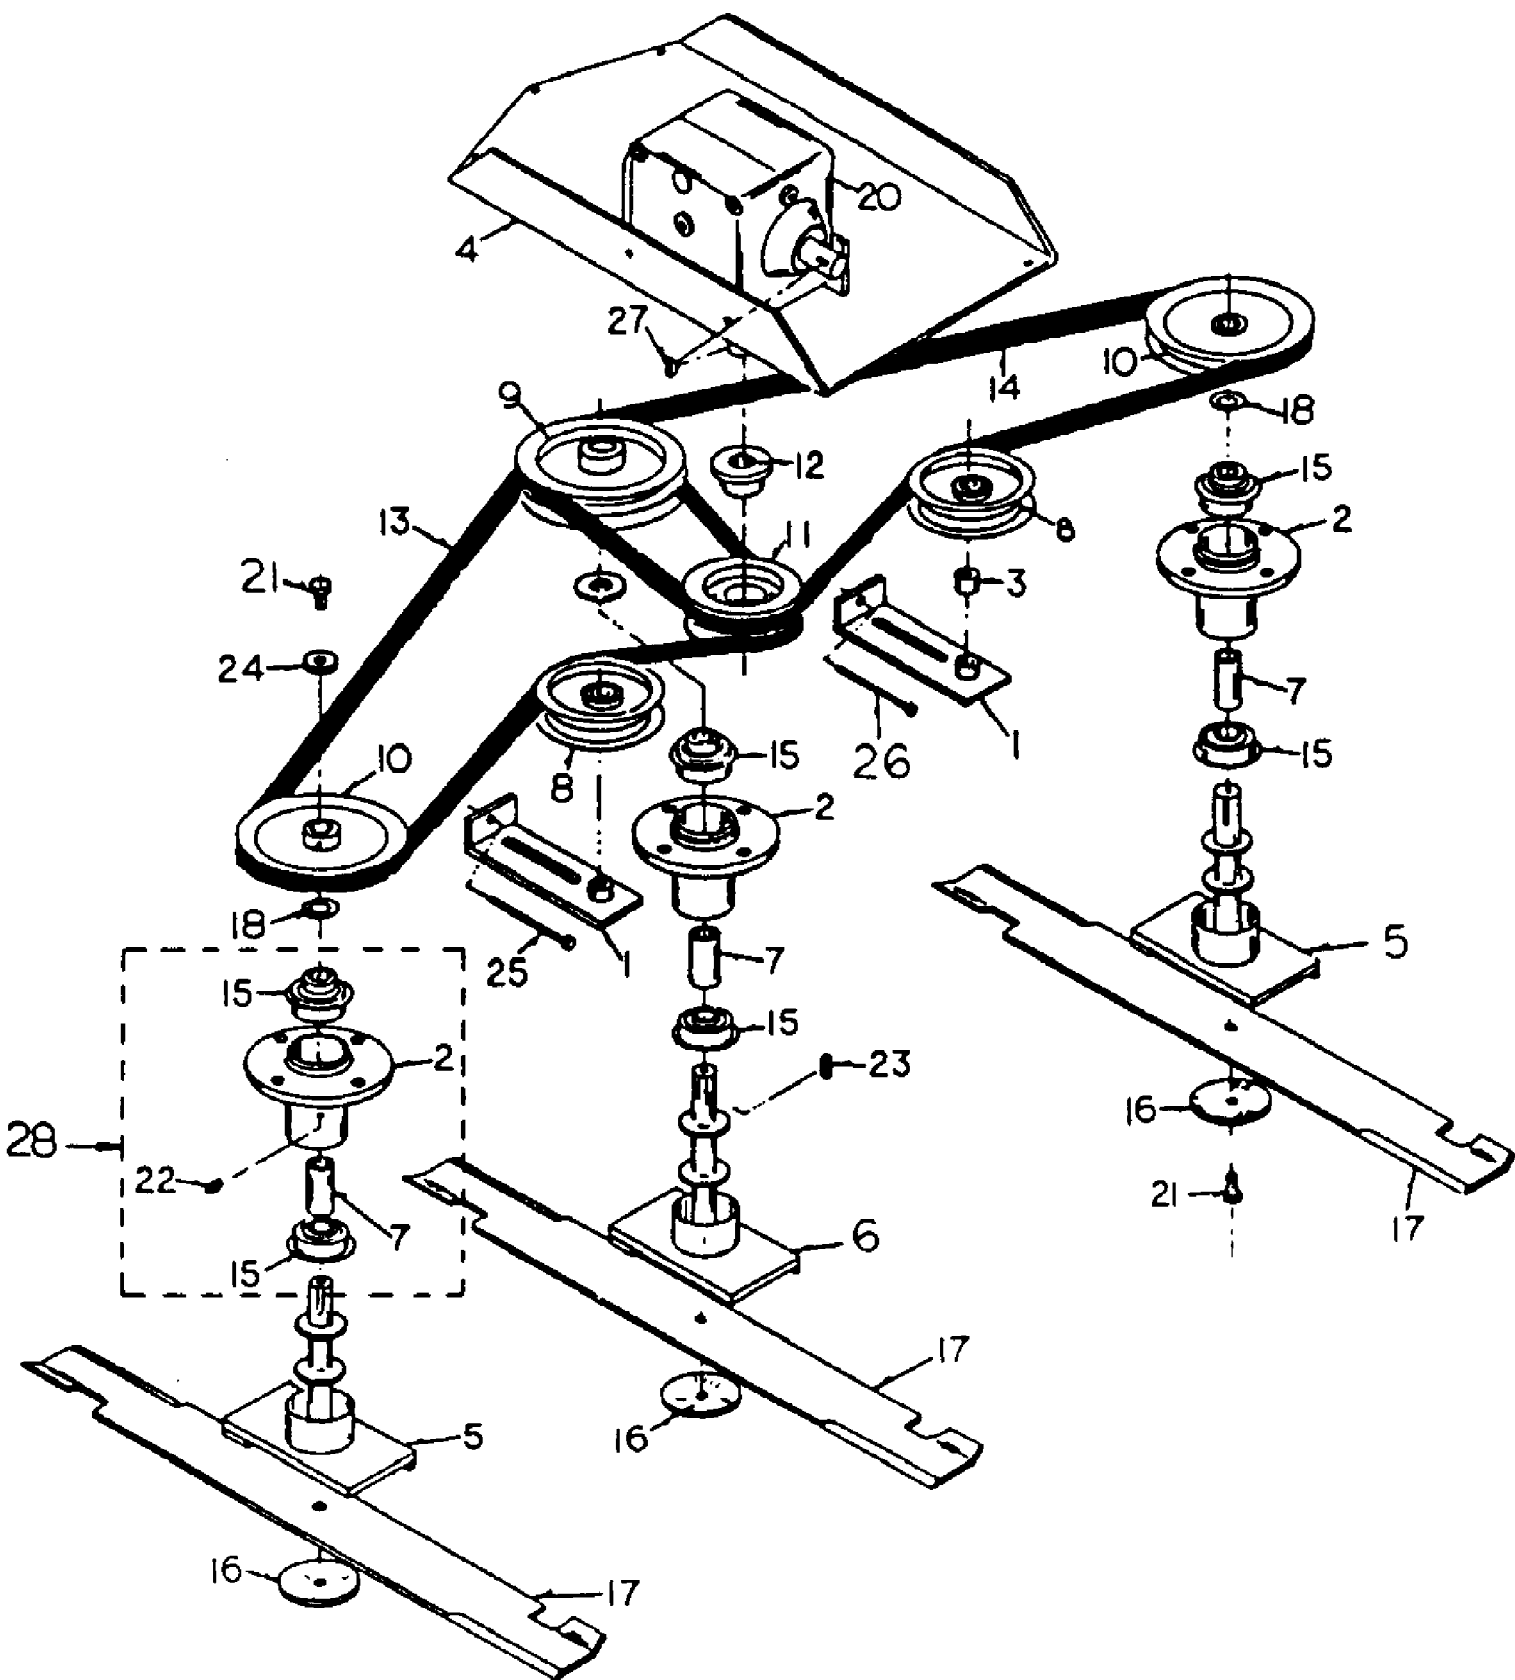

130-027-190 FR-2200G (1990)  
62" Deck Parts

130-027-190 FR-2200G (1990)  
62" Deck Parts

Page 8 of 40

Ref #	Part Number	Qty	S/P/F	Description
1	WD-335-0000	1		Deck, 62"
2	WD-335-0002	1		Outside Cover, LH
3	WD-335-0003	1		Outside Cover, RH.
4	WD-335-0004	1		Center Cover, LH
5	WD-335-0005	1		Center Cover, RH.
6	WD-345-0008	1		Drive Shaft Cover
7	WD-330-0027	1		Fas-tatch Foot Guard
8	WD-330-0028	1		Fas-tatch Foot Guard Mount
9	WD-330-0011	1	S	Shoe, RH Side
10	WD-330-0008	1	S	Shoe, LH Side
11	WD-300-0044	2	S	Gauge Wheel Mount Bracket
12	WD-300-0043	2		Gauge Wheel Mount
13	WD-330-0007	2		Gauge Wheel Fork
14	WD-200-0017	1	S	Axle 2
15	WD-900-4004	2		Wheel Assembly
	WD-900-4006	2		Tire, 11 x 4.00-5 0
	WD-900-3505	4	S	Wheel Assembly Bearing
16	WD-900-6133	2	S	Hex Bolt, 1/2-13 x 6 1/2"
17	WD-900-6096	4		Wing Bolt
18	WD-900-6092	4		Handle Nut
19	WD-900-5510	2		Set Collar
20	WD-900-3501	4	S	Bearing
21	WD-900-5612	1		Short Anti-scalp Roller (Front)
22	WD-900-5559	1		Long Anti-scalp Roller
23	WD-300-0038	1		Shaft & Bracket
24	WD-900-2044	1	S	10 Amp Circuit Breaker
25	WD-900-5615	1		Fas-tatch Pin
	WD-900-5613	2		Clevis Pin, 1/2" x 2"
	WD-900-5520	2		Hair Pin Cotter, .120 x 2 1/2"